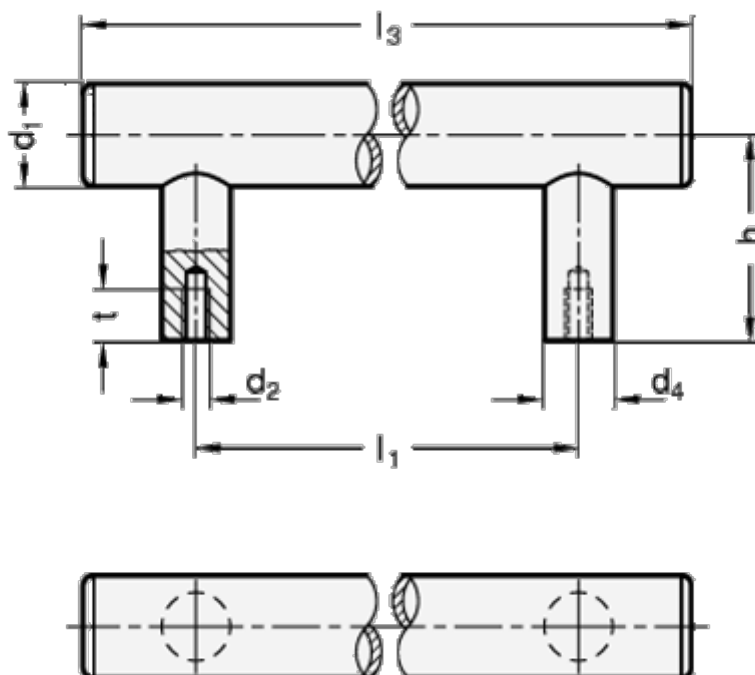

Article number: 20666530M6400E

Description: E+G St. steel tubular handle GN 666.5-30-M6-400-E
E - with stainless steel cap, mounted from the back

Measures

d1	= 30
d2	= M6
d4	= 20
h	= 60
l1 +/-0.5	= 400
l3	= 465
l4	= 15
t min	= 15